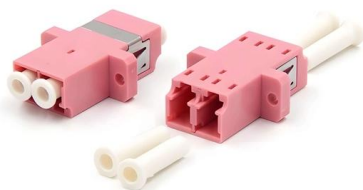

Dimmer Switch Module

Easily installable without the need to replace switches or fixtures, this module enhances your lighting experience with automated dimming and voice control via