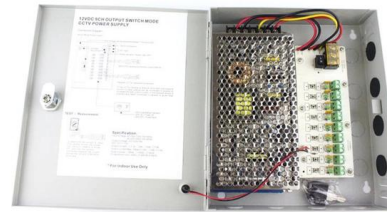

LED Dimmer Light Switch Modules , Grid & Modular Wiring

Knightsbridge 2-Way LED Grid Dimmer Switch Antique Brass (314CR) compare Leading Edge or Trailing Edge Option Requires 35mm Back Box Screw Terminals £24.99 Inc Vat