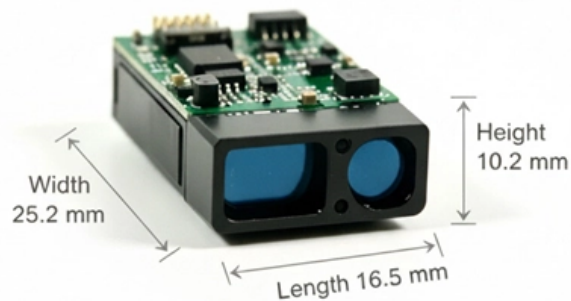

Dimensions of electrical distribution boxes used in Morocco construction

Dimensions of electrical distribution boxes used in Morocco construction

Benchellal Electrical Engineering

Generally used to operate and protect equipment for different applications: over-current protection, process controls, Power distribution, Conveyor starter, Ground

Distribution Boxes: Types and Functions

Learn what an electrical distribution box (DB/distribution board) is, its main components (MCB/RCCB/RCBO, SPD, busbar) and common types.

Distribution Box and Selection Guide