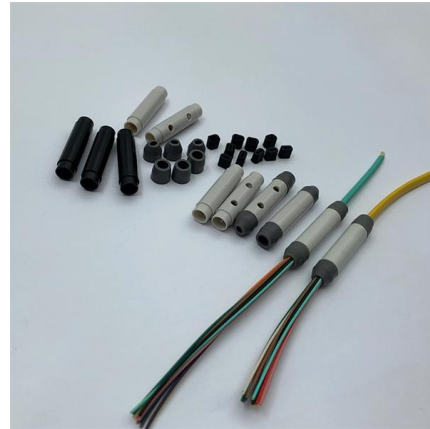

Which electrical distribution box should you choose for a

An electrical distribution box, also known as a power panel or switchboard, is designed to house all the electrical modules required for the temporary power

Network Cabinet & Rack

Temporary Power Distribution Box

Power Tech®'s Temporary Power Distribution Box is used by contractors on jobsites (indoor or outdoor) to provide and distribute power from temporary power poles or jobsite generators.

TEMPORARY POWER

19180008 Rugged temporary power cords for use with the X-Treme Box™ to handle 50A 3-Pole/4-Wire 125/250v AC, safe appliance extension cords, cords for use in disaster recovery, restoration,