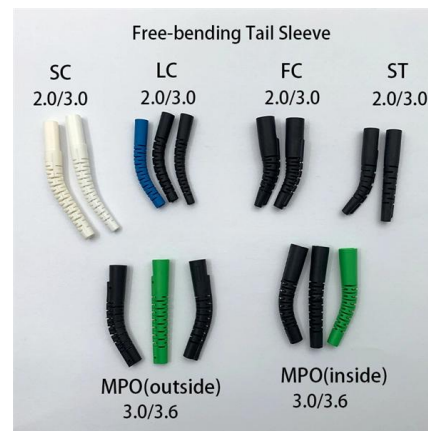

Understanding Power Distribution Boxes: Types, Features, and

This guide delves into the intricacies of power distribution boxes, shedding light on their design, functionality, and regulatory standards. Readers can expect to gain a comprehensive