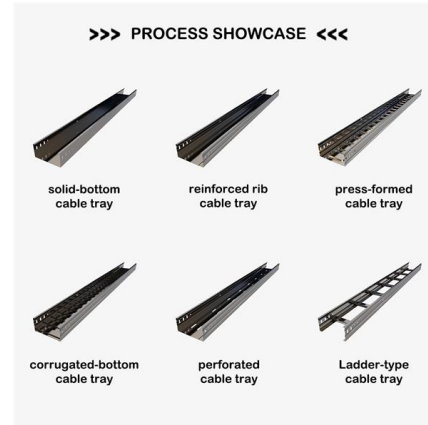

IP66 19" Cabinets for Roadside Communications & Smart City

Learn how IP66 19" data racks and field enclosures protect roadside ITS and smart city communications equipment, improving uptime and easing maintenance.

Street Cabinets: The Backbone of Modern Telecommunications

Street cabinets house sensitive equipment that powers high-speed internet, mobile networks, and fixed-line communication. Without them, the vast digital ecosystem we rely on daily --