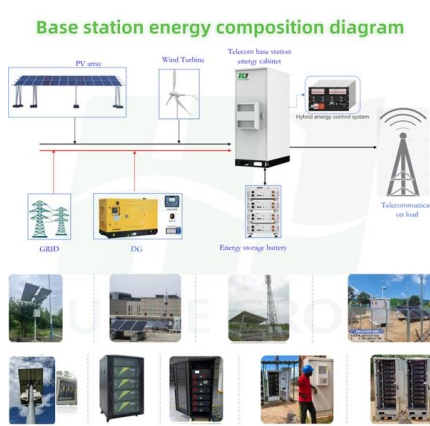

The Role of Street Cabinets in Supporting 5G and Smart City

As cities around the world evolve into digital ecosystems, the demand for robust and reliable telecom infrastructure has never been higher. At the heart of this transformation are street