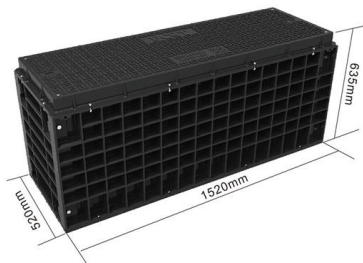

IP66 19" Cabinets for Roadside Communications & Smart City

Learn how IP66 19" data racks and field enclosures protect roadside ITS and smart city communications equipment, improving uptime and easing maintenance.

Street Cabinets: The Backbone of Modern Telecommunications

Street cabinets house sensitive equipment that powers high-speed internet, mobile networks, and fixed-line communication. Without them, the vast digital ecosystem we rely on daily --