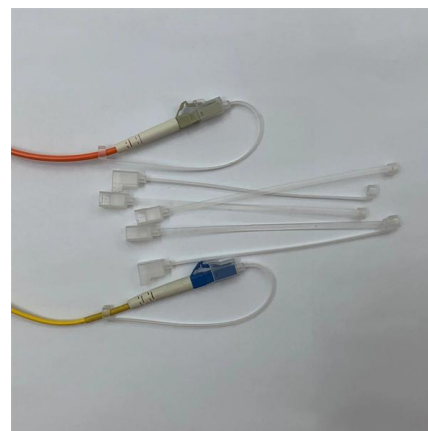

### small distribution boxes , DISTRO-DIRECT

Buy directly online: a wide range of compact power distribution units with various inputs and outputs, available with or without protective breakers.

### Distribution Boxes Technical Data

Summary of Changes  
Four-pin, One Signal per Port Cable Connector Distribution Box  
Cable Connector Wiring Cable Connector  
Four-pin, One Signal per Port Cable with Terminal Block Connector Distribution Box  
Mechanical Product Selection  
Cable Mechanical (1.3) Additional Resources  
Rockwell Automation Support  
This publication contains the following new or updated information. This list includes substantive updates only and is not intended to reflect all changes. See more on