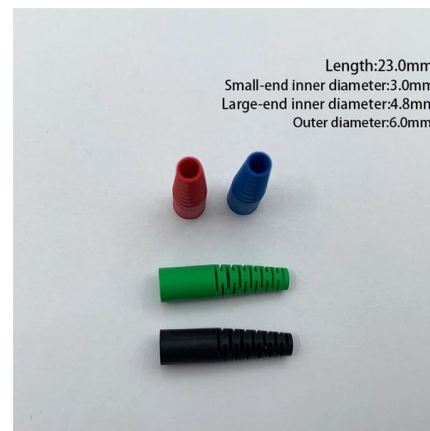

Choosing the Correct digiPot for Your Application

YOUR APPLICATION Analog Devices offers a wide range of digital potentiometer (digiPOT) options, including different memory technologies, single- and dual-supply, a variety of digital interfaces, high