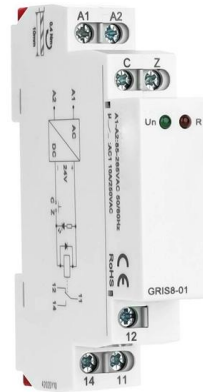

Terminal boxes

At Mack Automation, we produce terminal boxes according to conventional standards with multicore or bus cables. In doing so, we adapt to your individual specifications and requirements to achieve the