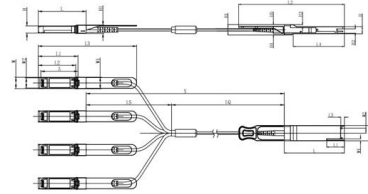

Comprehensive Guide to Septic Tank Distribution Box Costs

Discover costs, factors, and tips for replacing your septic tank distribution box to ensure a reliable wastewater system.

Unit mm

GSF28	L	L1	L2	L3	L4	W	W1	W2	H	H1	H2	H3	H4	H5	H6
Max	72.2	-	128	4.35	61.4	18.45	-	6.2	8.6	12.4	5.35	2.5	1.6	2.0	-
Type	72.0	-	4.20	61.2	18.35	-	-	8.5	12.2	5.2	2.3	1.5	1.8	6.55	-
Min	68.8	16.5	124	4.05	61.0	18.25	2.2	5.8	8.4	12.0	5.05	2.1	1.3	1.6	-