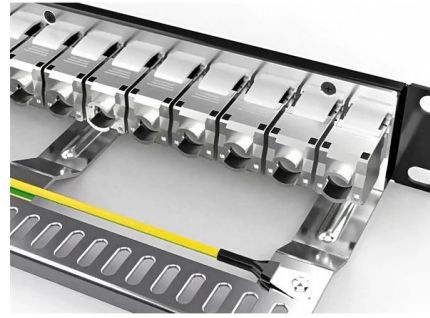

Stago Cable Trays

Stago Cable Trays - Fleksibel løsning til fremføring af kabler.

Contact Us

For datasheets, pricing, or custom high-speed optical interconnect solutions, please visit:
<https://www.syropy.com.pl>