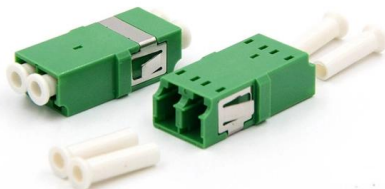

Free download! Wire Basket Cable Tray System

The Panduit Wire Basket overhead cable tray routing system consists of pathway sections, splice connectors, sidewalls, waterfalls, mounting brackets, and