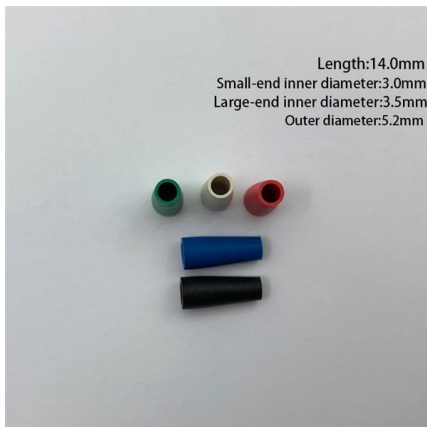

24 cores Fiber Terminal box - FTBM224A

24 cores Fiber Terminal box - FTBM224A - OMC
Your trusted source for fiber optic solutions.
Contact us today.