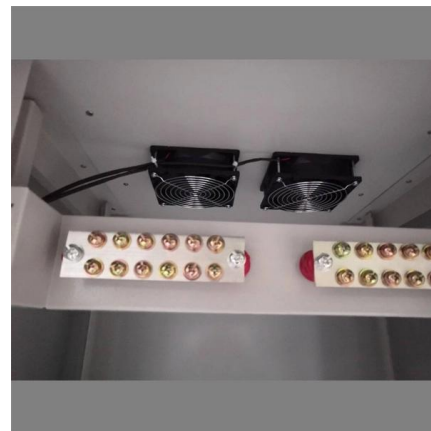

Denmark Optical Cable Terminal Box 24 Cores

Garosa Optical Fiber Terminal Box 24 Core 24 Port Fiber

The wall-mounted user cable terminal box, whose function is to provide the fusion of fibers, the fusion of fiber and tail fiber, and the connection of optical connectors. Provide mechanical and environmental

Amazon : Optical Fiber Terminal Box,24 Core 24

The wall-mounted user cable terminal box, whose function is to provide the fusion of fibers, the fusion of fiber and tail fiber, and the connection of optical connectors.

24 cores Fiber Terminal box - FTBM224A

24 cores Fiber Terminal box - FTBM224A - OMC
Your trusted source for fiber optic solutions.
Contact us today.

24 Cores Optical Fiber Terminal Box , Carefiber

It is used as a termination point for the feeder cable to connect with drop cable in FTTx network system. It integrates fiber splicing, splitting, distribution, storage,

Optical Fiber Terminal Box,24 Core 24 Port Fiber Optic Splice Tray

The wall-mounted user cable terminal box, whose function is to provide the fusion of fibers, the fusion of fiber and tail fiber, and the connection of optical connectors.