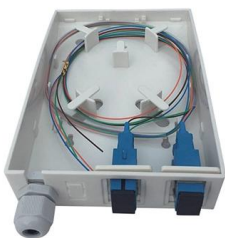

ICC CAT6 Patch Panel, UL Listed & PoE++ Rated

HIGH-PERFORMANCE CONNECTIVITY: Wall-mounted CAT6 component-rated fixed patch panel with an 89D wall mount bracket, delivering excellent

Serveredge 24 Port CAT6 Patch Panel

SERVEREDGE CAT6 Patch Panels are designed to maximise your network performance and keep your infrastructure ready for future upgrades. They are