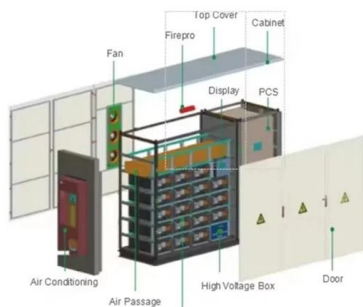

What is a Patch Panel and Why You Need It?

A patch panel is a piece of hardware with multiple wire ports that are used to connect various IT devices together. They are found in IT and telecom