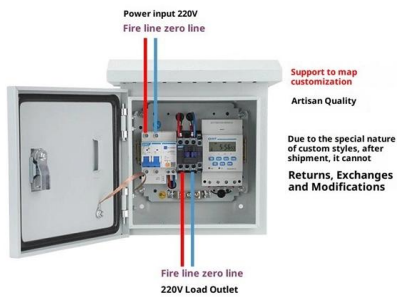

ENERGYBOX Assemblies for Construction Sites (ACS)

ENERGYBOX is a complete range of Assemblies for Construction Sites (ACS) pre-wired boards that can be wall-mounted or installed on a support.

Product Wiring Diagram