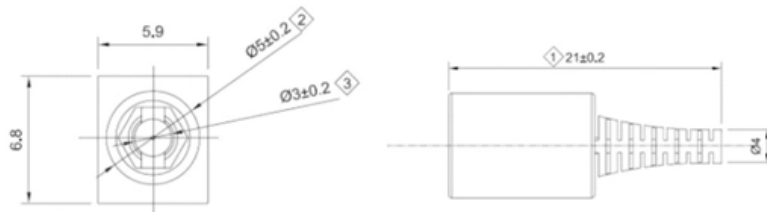

Delta Micro Module Solution