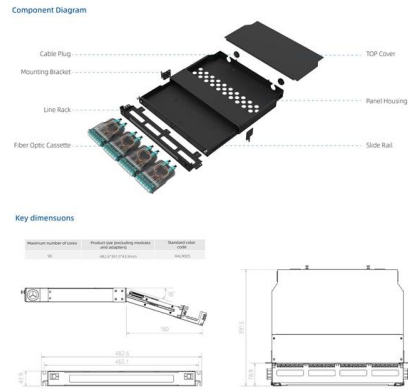

MDC , Compact Micro Data Center

Modular, scalable, and energy-efficient data center solutions--trusted for reliability and seamless integration across industries, like computer services, etc.

Delta InfraSuite - Tier 3 Data Center Solution

Delta Infrasuited is a tier 3 data center design solution for planning and building high performance data center rooms with an emphasis on energy efficiency.