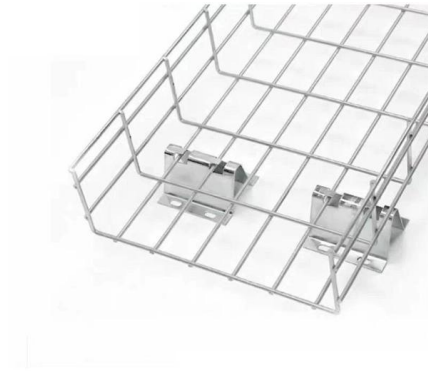

Splice Box SB 200, VCV

Description Our basic Splice Box SB 200, VCV consists of a frame, a movable tube, shifter mechanism for the movable tube and heat insulation for the movable tube.

FO Connection Splice Box

Components in the Telegärtner Online-Catalogue: Find FO Connection Splice Box for building and floor cabling.

Splice Box

Our splice boxes are designed for professional fiber optic installations in data centers, utility companies, and industrial facilities. Available as 1U to 4U systems