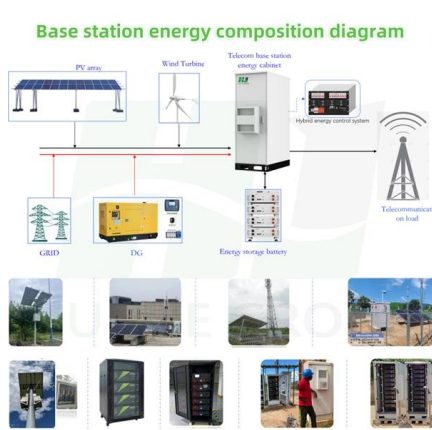

FO Splice Box in Stainless Steel with Return Flange

FO Splice Boxes in Stainless Steel with Return Flange