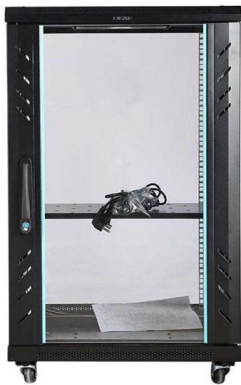

Splice Box SB 200, VCV

Description Our basic Splice Box SB 200, VCV consists of a frame, a movable tube, shifter mechanism for the movable tube and heat insulation for the movable tube.

FO Connection Splice Box

Components in the Telegärtner Online-Catalogue: Find FO Connection Splice Box for building and floor cabling.

Splice Box

Our splice boxes are designed for professional fiber optic installations in data centers, utility companies, and industrial facilities. Available as 1U to 4U systems