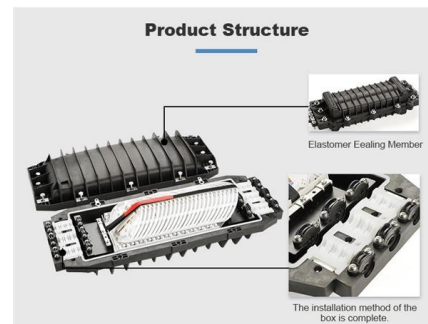

brennenstuhl® , Licht

Hier sollte eine Beschreibung angezeigt werden, diese Seite lässt dies jedoch nicht zu.