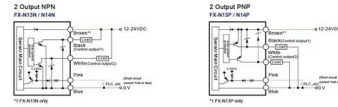

It tests and compares the functionality of OLTs and ONUs and verifies the standard compliance and interoperability of 10G-EPON products from different vendors. It

Nokia G-010G-R

Hardware Specifications Serial The ONT has a TTL 3.3v UART console (configured as 115200 8-N-1) that can be accessed from the top surface. To accept TX line

Technical Specification - inexo - GPON /

This document is applicabel to the GF-TA (Glasfaser-Teilnehmerabschluss) of inexo which is the interconnection point between HÜP and GPON ONT. This document defines GPON protocol specific

Wie funktioniert Internet über Glasfaser?

DSL, Mobilfunk, Kabel und Glasfaser: Die FRITZ!Box läuft an jedem Anschluss. Doch wie genau unterscheiden sich die einzelnen

Interface	SFP+	rate	10Gbps
Line length	1-100m	Wave diameter	850nm