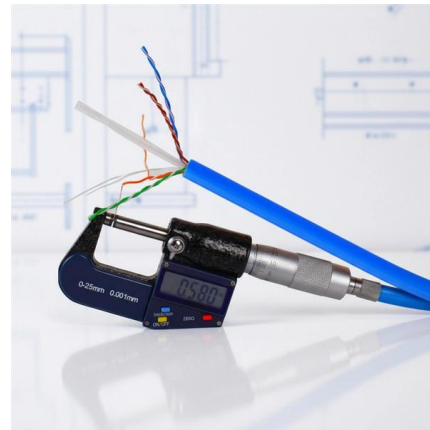

Wire Mesh Cable Trays for IT & Data Centers: The

Introduction In the heart of every modern IT operation and data center lies a complex nervous system: miles of power, fiber optic, and copper cabling.