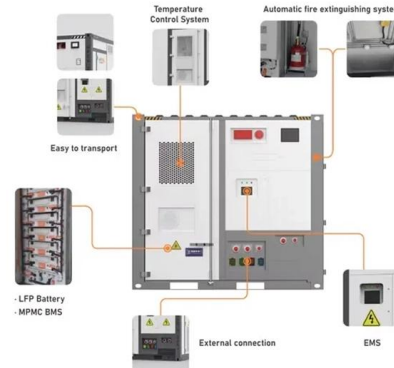

Data Centre Cable Trays: High-Density Cabling Guide

Let's talk about Data Centre Cable Trays and the plans needed for high-density cabling. We will cover the main problems with lots of cables, how to