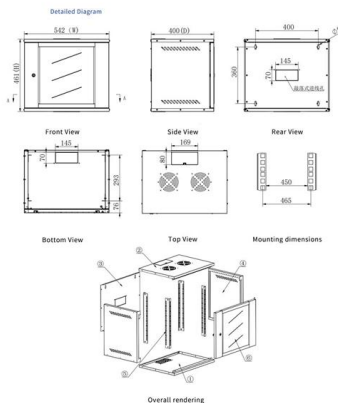

Portable DWDM Meter

This video is an introduction of the Portable Optical DWDM Meter, explaining the use of the buttons and how you can use the Portable Optical DWDM Meter in your network setup.