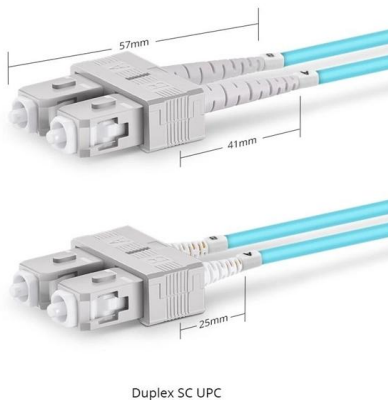

Sunfly Co.,Ltd.

Sunfly Co.,Ltd. (Sunfly) was established in December 23, 2010 with the main objectives to be a world-class importer of the well-known brand electronic devices and equipments used in the modernised/