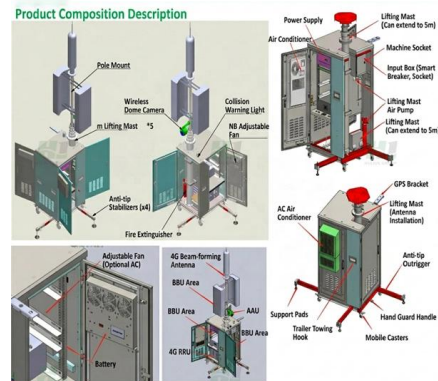

Used and new Box trucks in Czech Republic for sale on Truck1

Box trucks from Czech Republic prices on Truck1 range from EUR3900 to EUR43690+, depending on year, mileage, and configuration. Browse 22 new and used listings across Europe -- from 2004 to 2023