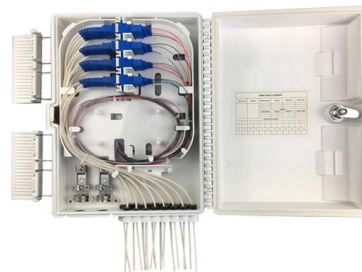

DHL

Find DHL service points worldwide with our locator tool for convenient shipping and receiving services.