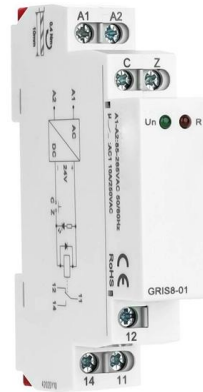

Shop Trendnet 10 Port Industrial Gigabit L2 Managed Poe Din Rail at best prices at Desertcart Czech Republic. FREE Delivery Across Czech Republic. EASY Returns & Exchange.

Industrial 10G Switch

Our industrial 10G switches are designed to deliver exceptional speed and performance. With high-throughput capabilities, they ensure seamless data

Gigabit 10-port industrial Ethernet switch

Unmanaged industrial Ethernet switch with 10*10/100/1000M RJ45 ports. It can support redundant DC power input and DIN Rail mounting.

HPE Networking Instant On Switch 12p 10GBT 4p SFP+ 1960

The Networking Instant On 1960 aggregation switches comes with twelve 10 GBase-T and four SFP+ ports, providing 10 G connectivity to servers, network storage devices and access switches alike.

Industrial Managed 10G Ethernet Switches , Omnitron