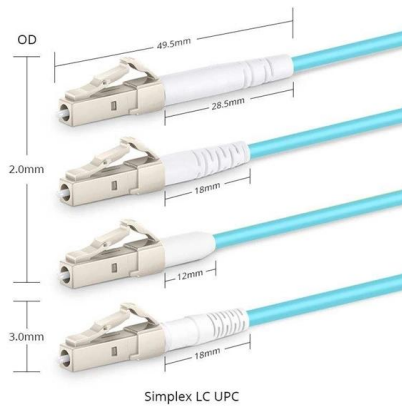

Czech 10 Gigabit Industrial Switch

Czech 10 Gigabit Industrial Switch

WDH-8GT-DC 10/100/1000Mbps 8-Port Gigabit

Product Overview The WIWAV® WDH-8GT-DC series up to 8 Ethernet devices through a rugged, energy-efficient, industrial 10/100Mbps Ethernet switch for

Sítové prvky

Switche - 10 Gbit o Bezpečný nákup. o Vhodné příslušenství. o Rychlé odeslání.

Gigabit 10-port industrial Ethernet switch

Unmanaged industrial Ethernet fiber switch with 2*1000M uplink SFP fiber ports and 8*10/100/1000M RJ45 ports. It can support redundant DC power input and DIN Rail mounting.