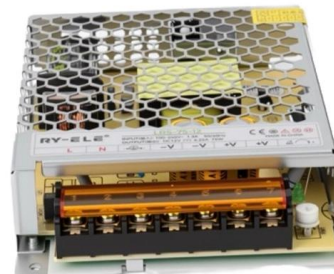

Ethernet Switches

Moxa provides a wide range of industrial Ethernet switches that feature industrial-grade reliability, network redundancy, strengthened security, easy management,