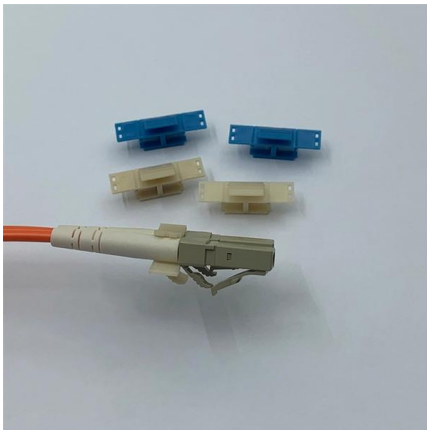

Our customers can also request customized materials for their enclosures, including different flame-retardant levels and protection against UV rays and corrosion for specific environmental conditions.