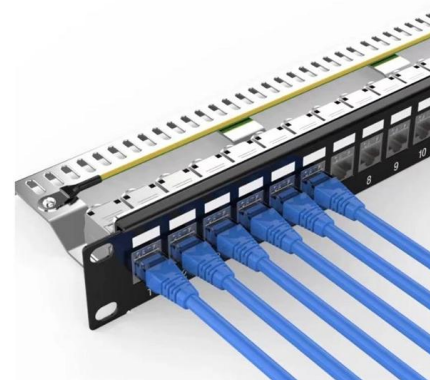

Custom Power Distribution Box

Owning a factory and top-notch technologies, Sipolar always offers unmatched custom power distribution box to global customers. In recent years, our company leads the industry for advanced