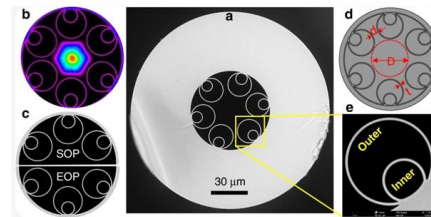

AC Power Distribution Boxes-DB400, DB200, DB50 and DB30

Rugged mobile AC power distribution boxes designed for entertainment, amusement and rental industry use. Safe, dependable power distribution for a variety of applications.