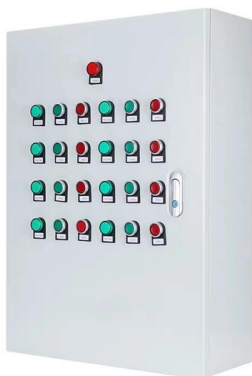

Modular Enclosures / DB Panels

At ATI Systems our Elsteel Modular Enclosures / DB Panels (Distribution Boards) are available in the colour of your choice upon request. We have a full range of RAL