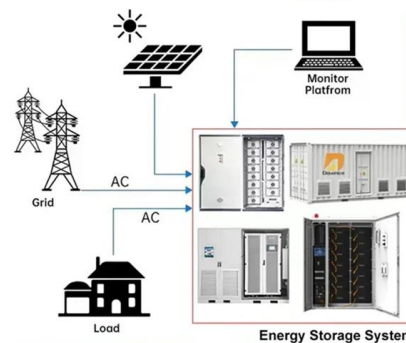

DISTRIBUTED PV GENERATION + ESS

Prefabricated Containers , Prefab Container for Sale

What are Prefabricated Containers? Prefabricated containers are modular structures constructed from light steel cold roll-formed profiles that are joined together without the need for welding. This