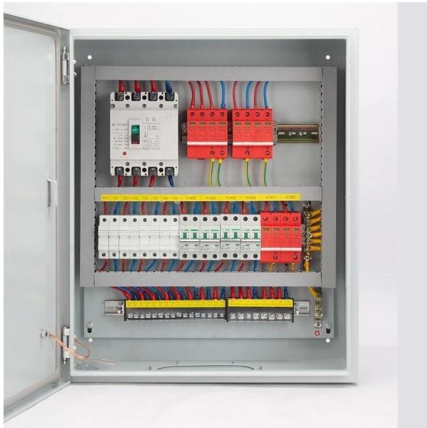

Box Suppliers

We're professional concealed distribution box manufacturers and suppliers in China, specialized in providing excellent quality customized products. We warmly welcome you to buy or wholesale bulk