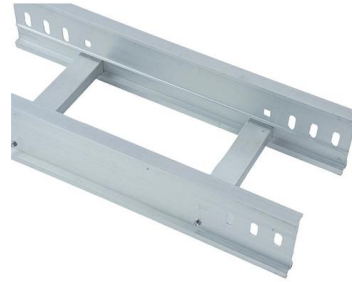

Distribution Box Concealed - Flush-Mount Electrical DB

Buy high-quality 10x14 Concealed Distribution Box for safe, flush-mounted circuit management in homes, offices, and solar setups.