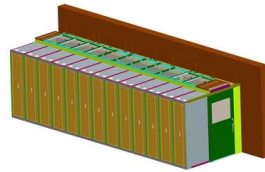

Concealed Distribution Box: Harnessing Emerging Innovations for

Discover the booming concealed distribution box market! This comprehensive analysis reveals key trends, growth drivers, regional insights, and leading companies shaping this $15 billion+

DELIXI 6-24 Way Power Concealed Distribution Box

We're professional delixi 6-24 way power concealed distribution box manufacturers and suppliers in China, specialized in providing excellent quality customized

Contact Us

For datasheets, pricing, or custom high-speed optical interconnect solutions, please visit:
<https://www.syropy.com.pl>