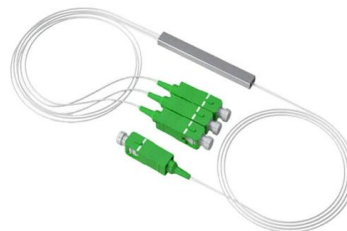

Durable and Waterproof Design: Our Customized Concealed Installation Waterproof Metal Miniature Circuit Breaker Distribution Panel Board Boxes are designed to

Distribution Box Concealed - Flush-Mount Electrical DB

Buy high-quality 10x14 Concealed Distribution Box for safe, flush-mounted circuit management in homes, offices, and solar setups.

Custom Boxes Manufacturer , Wholesale Supplier of

Custom boxes with logo provide an excellent means to enhance brand loyalty, raise brand awareness through a 'wow' unboxing experience, and reduce costs. The

Customized Concealed Distribution Box 304 Stainless Steel Buried

Durable Construction: The Customized 304 stainless steel concealed box is built with high-strength cold rolled steel plate, ensuring a robust and long-lasting performance in various environments.