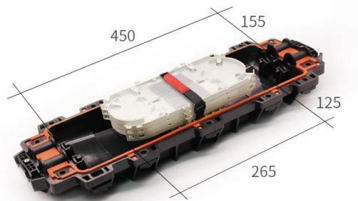

Cable Tray 950 Wide

This tray is designed to hold cable drums varying in size from 200mm to 340mm in diameter. It can be situated across a doorway as there is no front or back. The

Cable Tray In New Zealand, Cable Tray Manufacturers Suppliers New Zealand

As one of the best Cable Tray Manufacturers in New Zealand, we are trusted by people not only within the boundaries but even beyond that. Our custom-based products are able to match up your distinct

Cable Management

Shop for Cable Management products from leading brands at [PBTech .nz](http://PBTech.nz)