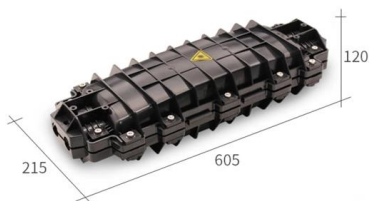

Cable Tray 950 Wide

This tray is designed to hold cable drums varying in size from 200mm to 340mm in diameter. It can be situated across a doorway as there is no front or back. The

Cable Tray In New Zealand, Cable Tray Manufacturers Suppliers New Zealand

As one of the best Cable Tray Manufacturers in New Zealand, we are trusted by people not only within the boundaries but even beyond that. Our custom-based products are able to match up your distinct

Cable Management

Shop for Cable Management products from leading brands at [PBTech .nz](http://PBTech.nz)