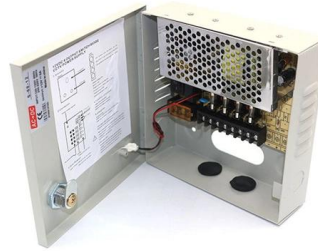

Cable Tray - KMC Engineering Company

Cable Tray Fittings: Fittings are required for change in size or direction of the cable tray. Designs of fittings are done keeping in mind the radius of the bend. At KMC,