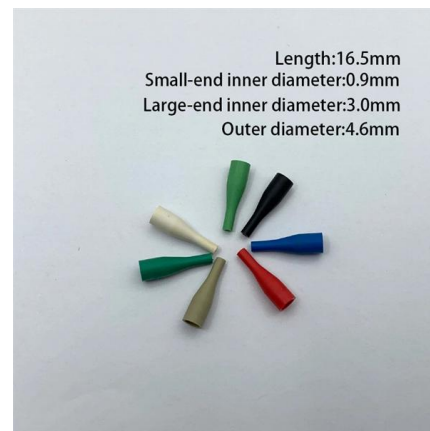

24 Core Single Mode Fiber Optic Cable

Main products are optical fiber cables, data cables, communications cables etc. Its yearly productive capabilities are 4 million core kilometers, 0.5 million boxes, and