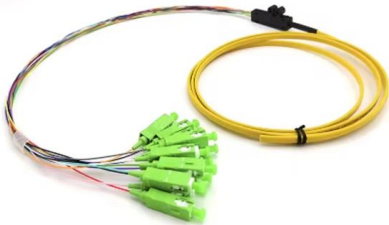

Model NO.: OPGW cable Application:
Communication Type: Single-mode Fiber
Connection Structure: SC Material Shape: Round
Wire Allowed

Fiber Optic Patch Cord, Fiber Optic Patch Cord Products, Fiber Optic

We specialize in manufacturing high-end optical fibers, special/customized optical cables, and data center cabling solutions, alongside machine vision software development and intelligent

24 Cores Singlemode Fiber MPO/MTP

The MPO connector offers up to 24 times the density of standard connectors, providing significant space and cost savings. MPO patch cord utilize precision molded MT ferrules, with metal guide pins and

GYXTW Single-Mode Fiber Optic Cable 2/4/6/8/12/16/24 Core

GYXTW Single-Mode Fiber Optic Cable 2/4/6/8/12/16/24 Core Outdoor Aerial/Duct for Power Station SCADA & Weak Current Systems