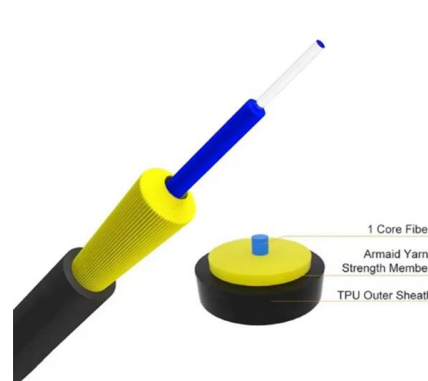

Customized Single-Mode 24-Core Optical Cable

Overview

This cable is a 24 Fiber Single-mode, OS2 Trunk Cable with Pre-terminated connectors and a strengthened fan-out / breakout from 0. The breakout length is usually specified by the customer however the most common length is 0. An automated network mapping system that replaces labor-intensive, error-prone cable documentation to manage cables. If our selection of stocked patch cables does not meet your needs, we also offer custom patch cable services. Enhance your network infrastructure with our premium 24 Core Single Mode Fiber Optic Cable, expertly manufactured by Yancheng Jingze New Material Technology Co. This cable combines durability and flexibility, making it suitable for various indoor and outdoor applications.

Customized Single-Mode 24-Core Optical Cable

24 Fiber Single-mode Custom Fiber Optic Cable

Save valuable time and money by making use of this 24 Fiber, Single-mode, pre

24 Core Single Mode Fiber Optic Cable Price

Fibre Optic Multicore Cable 24 Core Tight Buffered Singlemode 9/125 OS2 Single Mode Fiber Optic Cable Details Traditionally used in riser and vertical installations predominantly for internal

Custom 24 Core Single Mode Fiber Optic Cable