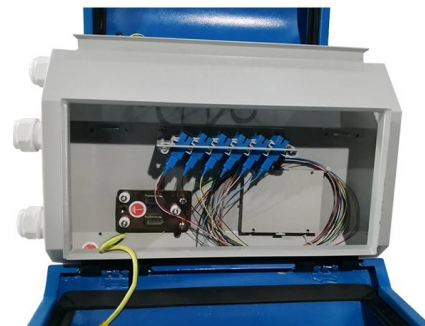

Custom 24 Core Single Mode Fiber Optic Cable

With stringent quality control measures, our 24 Core Single Mode Fiber Optic Cable is designed to meet and exceed your network requirements, ensuring an upgrade to your connectivity solutions.