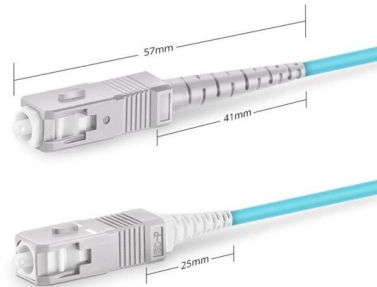

Outdoor GYXTW Fiber Optic Cable 2-24 Core Single-Mode Aerial

Outdoor GYXTW Fiber Optic Cable 2-24 Core Single-Mode Aerial Use for Mountain Area Broadband & Forest Fire Monitoring

Simplex SC UPC