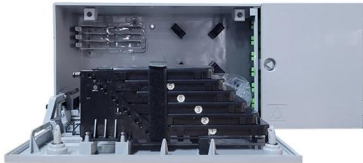

Galvanized Cable Tray 100 X300

Galvanized trough-type 200*100 iron trunking for cable bridge, plastic-sprayed fireproof bridge, hot-dip galvanized tray trunking bridge.