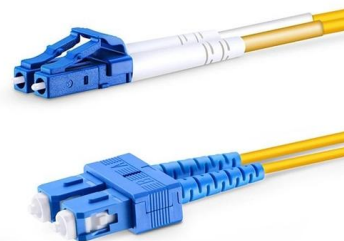

OEM ODM Custom Cable Ladder Fireproof Ladder Type Cable Tray

Cable trays are essential cable management systems designed to provide robust support and organized routing for electrical cables, data cables, and communication wiring in commercial, industrial, and