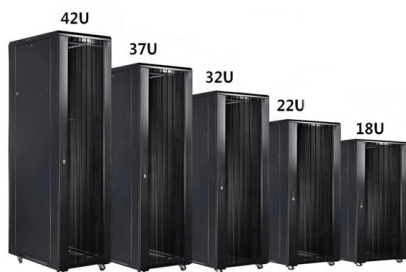

Ladder Type Cable Trays

In this comprehensive guide, we'll walk you through the precise steps and considerations required to install Pioneer's ladder type cable trays with efficiency