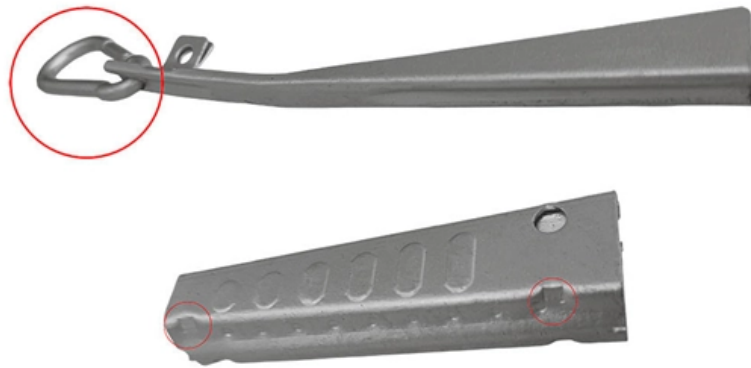

Syropy AI Connectivity

Customized Fireproof Ladder-Type Cable Trays for Samoa

Customized Fireproof Ladder-Type Cable Trays for Samoa

Metal Cable Tray, Fireproof Cable Tray supplier

Product Description: Metal Cable Tray is a type of cable support tray made of metal alloy, which provides reliable support for cables and wires. It is manufactured with customized size and shape to

Fireproof cable trays

China Fireproof cable trays catalog of FRP Fiberglass Cable Tray Manufacturer GRP Wire Cable Ladder Tray, Manufacture Aluminum Alloy Cable Trunking Ventilated Perforated Fireproofing Cable Tray