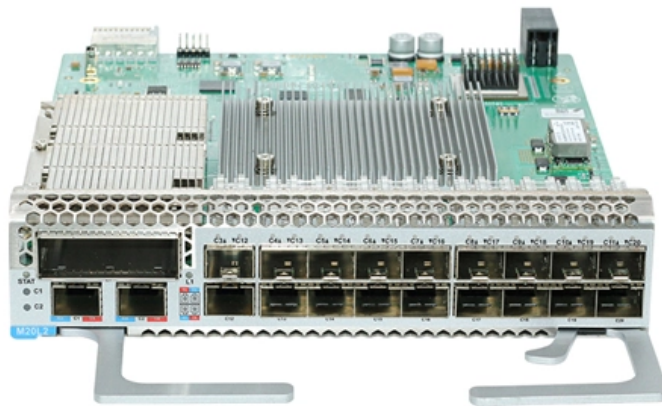

Customized Fiber Optic Accessories for West Africa Terminal Boxes

Customized Fiber Optic Accessories for West Africa Terminal Boxes

FIBER TERMINAL BOX WALL MOUNT Manufacturer & Supplier in Africa

FIBER TERMINAL BOX WALL MOUNT FTTH model of fibre optic terminal box is a newly developed for application of FTTH. This box is very light and compact, especially suitable for protective connection

Acconet 1-port Fiber Optic Termination Box FIB-TERM-1

Acconet 1-port Fiber Optic Termination Box FIB-TERM-1 This box is a compact fiber terminal for use at the final fiber termination point in the customer premises.

Fiber Terminal Boxes: What They Are and Why You

A fiber terminal box, is a device used in fiber-optic communication networks to terminate, splice, and distribute optical fibers. It is a small enclosure

What is an Optical Fiber Terminal Box

Optical Fiber Terminal Box is a crucial component in today's FTTH networks, primarily used for terminating, connecting, and managing.

Acconet 1-port Fiber Optic Termination Box FIB-TERM-1