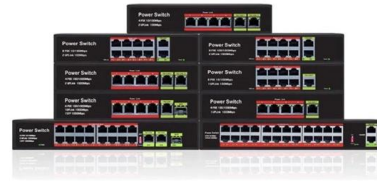

Factory Customized 440V AC Polycarbonate IP65 Waterproof Electric

Factory Customized 440V AC Polycarbonate IP65 Waterproof Electric Control Panel Distribution Box for Construction Areas No reviews yet certified Hubei Chutian Electrical Co., Ltd. Custom Manufacturer