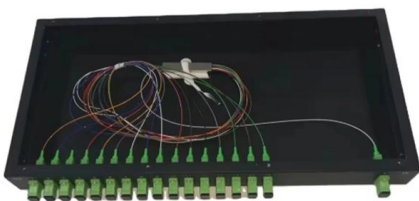

DX006DWLS9KR Indoor-Outdoor Fiber Optic Cable MM 288F

Indoor-Outdoor Fiber Optic Cable is available in MM multimode 50/125, 62.5, OM1, OM2, OM3 and SM singlemode single mode 8.3/125 and 9/125 OS1, and include the following cable configurations and