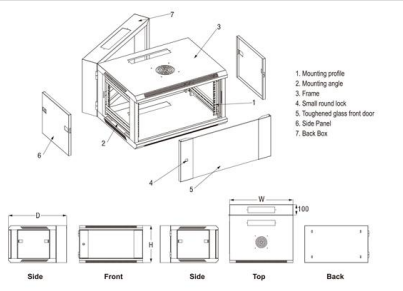

Custom-made outdoor armored single-mode optical fiber cable