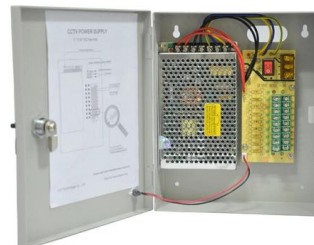

DX006DWLS9KR Indoor-Outdoor Fiber Optic Cable MM 288F

Indoor-Outdoor Fiber Optic Cable is available in MM multimode 50/125, 62.5, OM1, OM2, OM3 and SM singlemode single mode 8.3/125 and 9/125 OS1, and include the following cable configurations and