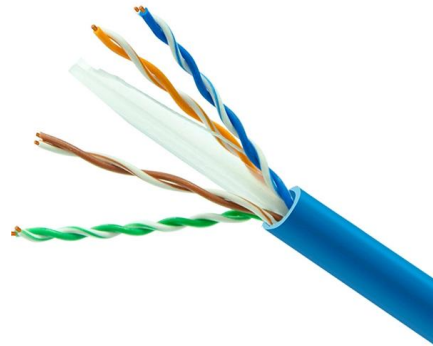

Custom 4 Strand Corning Outdoor Armored Singlemode

Our outdoor armored pre-terminated fiber optic assemblies are perfect for campus backbones, headend termination to a fiber backbone, and intra-building