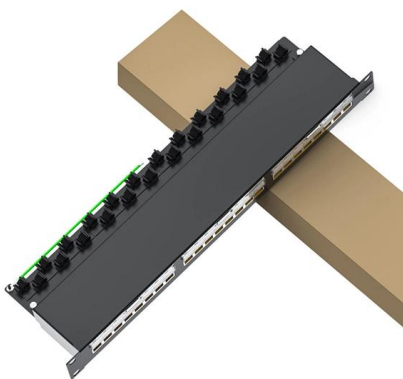

Custom-made outdoor armored single-mode optical fiber cable

Custom-made outdoor armored single-mode optical fiber cable

Fiber Optic Connectivity

American Cable Assemblies takes pride in the creation of our Custom Pre-Terminated Fiber Optic

Single Mode Fiber Optic Cable

Fiber Optic Cable, Tight Buffer, Single-Mode, 6 Strand, 8.3/125, Corning glass, OFNP, Plenum, Indoor/Outdoor, dry, super absorbent polymers eliminate water migration

Custom 6 Strand Indoor/Outdoor Plenum Interlocking

Durable 6-strand plenum-rated interlocking armored fiber optic cable. Custom pre-terminated, UV-resistant, and crush-resistant. Made in the USA by QuickTreX

Outdoor 4 Core Single Mode Armored Fiber Optic Cable