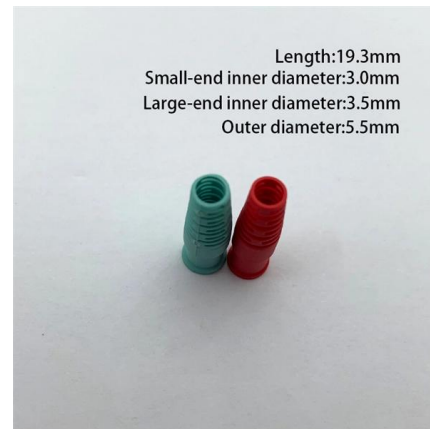

NewLight Energy Singapore Pte. Ltd.

Product Classification Our main products include prefabricated substations, high and low voltage switch cabinets, electrical distribution box, distribution and other electrical equipments, as

Extra Low Voltage

Our Extra Low Voltage (ELV) Systems To cater to your telecommunications, security, and surveillance needs in the oil & gas industry, Supermec provides system