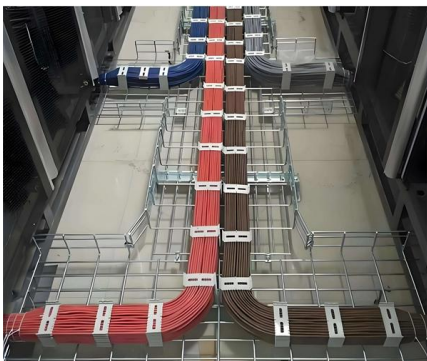

Optical Distribution Frames (ODF) , ODF Fiber

DIGISOL Optical Distribution Frame provides cable interconnections between communication facilities that can integrate fiber splicing, fiber termination, fiber