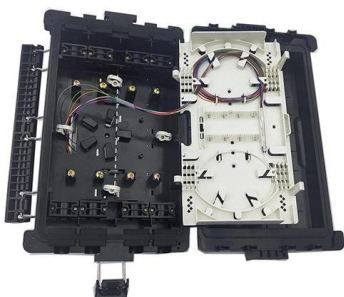

ODF-48 12-144 Core Optic Distribution Frame

Unleash the Power of Perfect Optics - Explore JUNPU's ODF-48 Distribution Frame! Get Unbeatable Deals on Optical Frames Distribution, Fiber Frames & Prices.