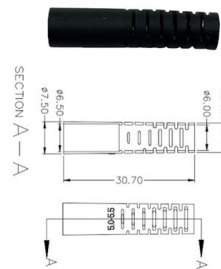

### 12 Cores Slidable Rack-Mount Fiber Optic Distribution

12 Cores Slidable Rack-mount Fiber Optic Distribution Frame for FTTH/FTTX Slidable rack-mount fiber optic distribution frame is with the drawer for splicing,