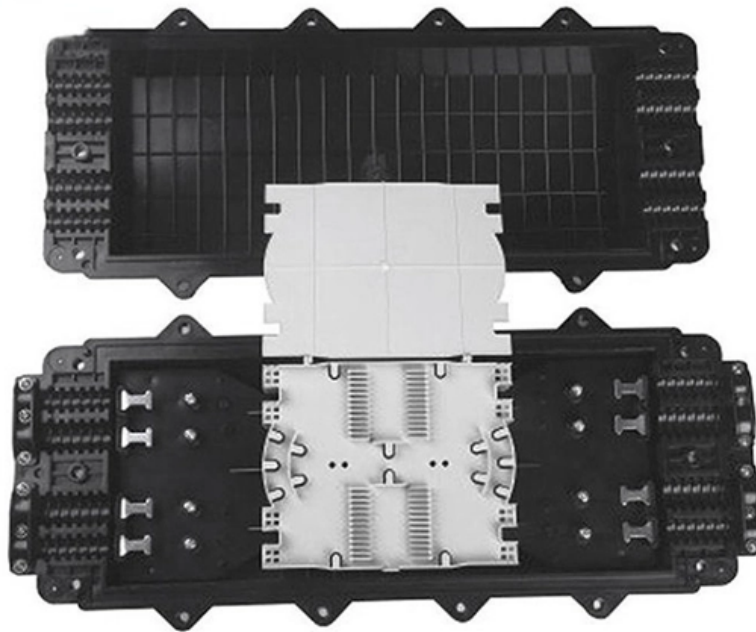

# **Custom Process for 12-Core Industrial Ethernet Fiber Optic Distribution Frames**

### Optical Distribution Frame 12C 1U LOADED

An Optical Distribution Frame (ODF) 12C 1U is a compact, rack-mounted unit designed for organizing and managing fiber optic connections in a network. The "12C" signifies a 12-count configuration,