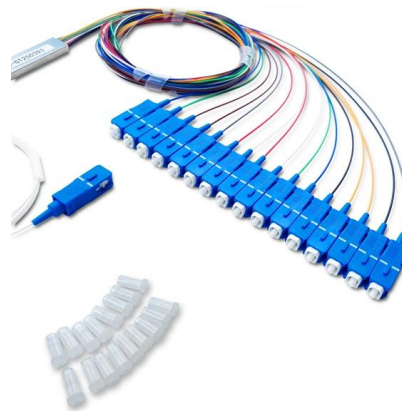

Fiber Fusion Splice Tray DataSheet , FS

Fiber Fusion Splice Tray Fiber optic splice trays are designed to provide a location to store and to protect the fiber cables and the splices. Each tray provides space for mounting fiber splice protectors