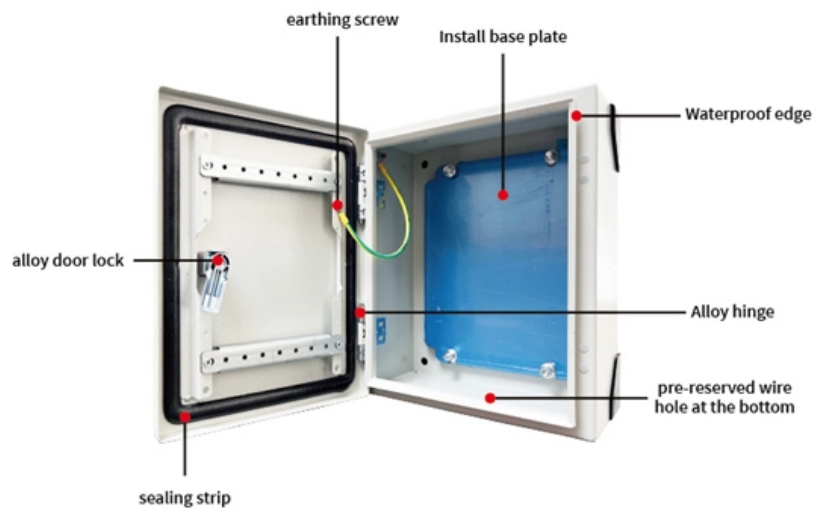

Custom Data Center Rack 42U