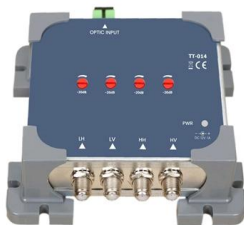

42U Server Rack Cabinet: Dimensions, Features & Selection Guide

These 42U short-depth cabinets feature fully adjustable mounting rails, locking front and rear doors, removable side panels, and a floor-anchored form factor specifically designed for server and data