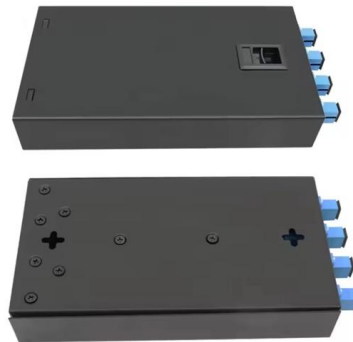

Cable Tray

Cable Tray Cable trays are mechanical support systems that provide a rigid structural system for electrical cables, raceways, and insulated conductors used