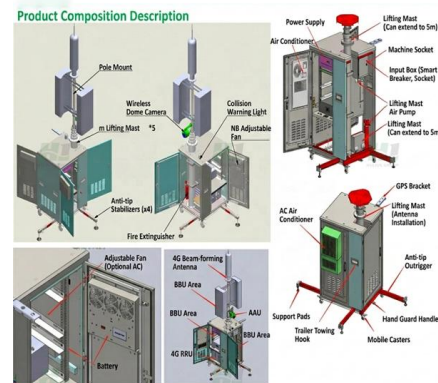

### Cable Tray , Explore the best solution here at Siltec

Standard cable tray The cable trays from SILTEC are made of first-class stainless steel that prevents corrosion and ensures a good level of resistance. All cable