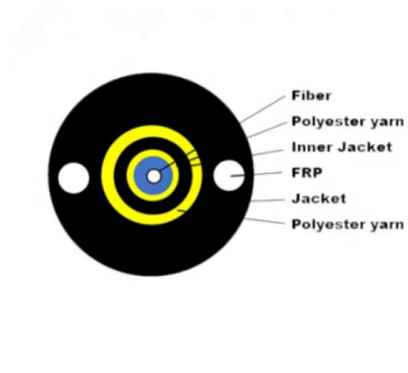

## Cable Tray Technical Guide A practical guide to product selection and

Cable Tray Technical Guide A practical guide to product selection and installation This guide for engineers and installers has been developed by ABB as a practical reference regarding cable tray

## Cable Trays System

5 Items Show 25 50 75 100 per page Sort By  
Cable Trays in various edge heights Edge Height  
35 Edge Height 50 Edge Height 60 Edge Height  
85 Edge Height 100 Edge Height 110 Fittings in  
various edge