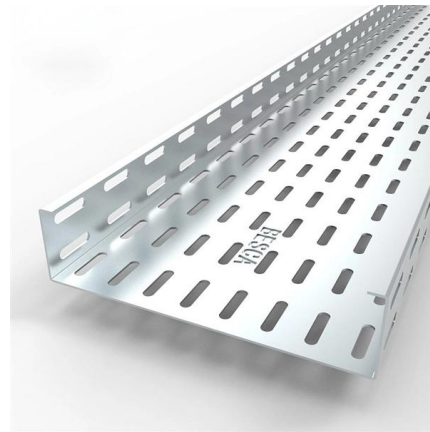

Selecting Outdoor Cable Tray: A Project Engineer's Guide

Our engineer's guide helps you choose the right outdoor cable tray based on environment, load, and corrosion resistance. Select HDG, Aluminum, or

Types of Cable Trays & Installation Guide

Galvanized steel for heavy-duty, industrial environments. Stainless steel for corrosion resistance. Aluminum for lightweight durability. Cable trays must adhere to key regulations for safety and

Stainless steel cable tray

Find your stainless steel cable tray easily amongst the 24 products from the leading brands (By CARPEL, OBO Bettermann, INTERFLEX,) on DirectIndustry, the