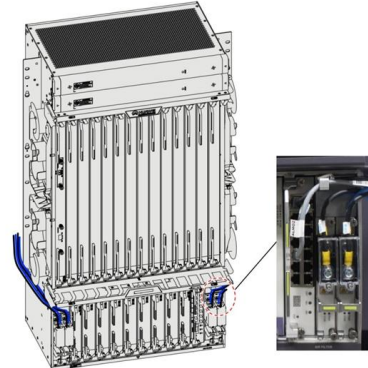

BOC-008A 8 Core Fiber Distribution Box

The 8-core fiber distribution box provided by OTRANS can effectively improve the

8-core optical fiber distribution box 8-port small terminal

Industry attributesType Fiber optic terminal boxOther propertiesPlace of Origin Zhejiang, ChinaBrand signal-leaderUsage scenario FTTHProduct name Supply 8