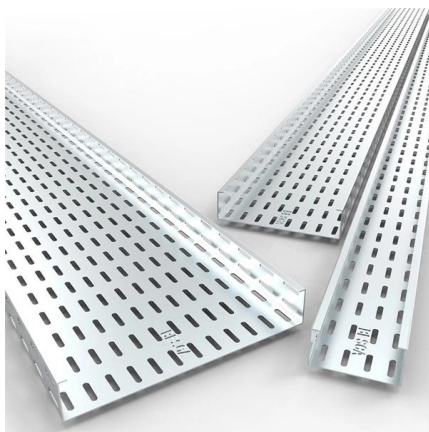

Cuba Integrated Distribution Box

Cuba Integrated Distribution Box

Cuba Power Strips , Cuba PDU Power Distribution Units, Multiple

Cuba power strips and PDU power distribution units for surface mount, rack mount and general purpose applications. Multiple outlet power strips are manufactured in accordance to Cuba standards with

Distribution Box

IP40 Rated Surface Mount with Integrated Earth and Neutral Bars The IDE Distribution Box, surface mount, 12-way, equipped with neutral and earth bars, is

5 Way Circuit Breaker Box, IP65 Distribution Protection Box

There is a mounting post on the back of the distribution box, easily installing the product on the indoor or outdoor wall. The sealing ring is made of rubber material, can effectively block the rainwater dripping

IDE

New FL21 cable gland plates for wall-mounted cabinets and terminal boxes April 17, 2026 Ethics Channel

Digital TV Signal Receiver Box DTMB for Cuba

Product Description The digital TV signal receiver box DTMB for Cuba is a cutting-edge device that allows you to experience crystal-clear digital television in your home. This sleek and