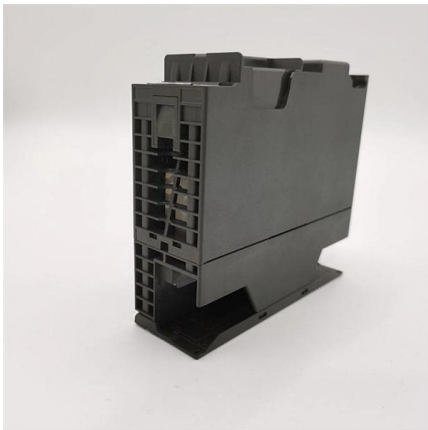

24 Cores Optical Fiber Junction Box for FttH Drop Cable Protection

High quality 24 Cores Optical Fiber Junction Box for FttH Drop Cable Protection and Optic Splicing from China, China's leading Optical Fiber Products product market, With strict quality control Optical Fiber