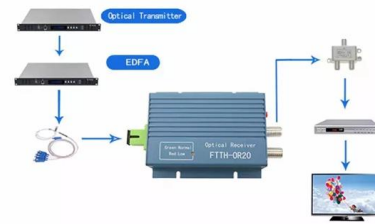

12-24core fiber junction box fiber optic splice closure

Aerial 12 24 Core PP ABS Material Junction Box Fiber optic splicing box is one of the most important types of equipment for user access points, and junction box fiber