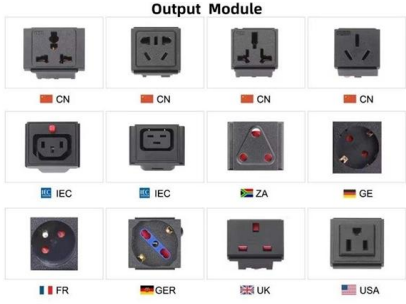

Why Choose Us

Switch Hi-Capacity Aggregation

A 32-port, Layer 3 switch made for high-capacity 10G SFP+ and 25G SFP28 connections.