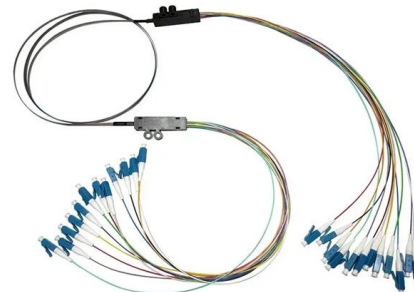

Chassis-Based Switches

Chassis-Based Switches D-Link's DES-7200 series of chassis-based switches are intelligent and high-performance multi-layer LAN devices designed for enterprise campus and metropolitan area