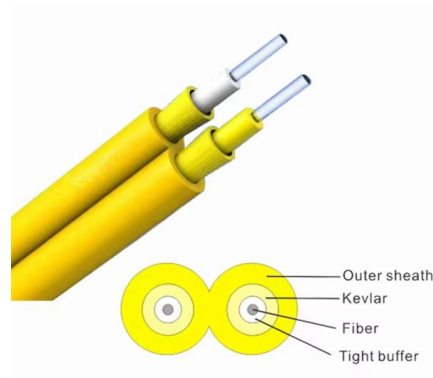

Core 24-way switch

Core 24-way switch

Core Switches: The Pillar of Network Infrastructure

Get a closer look at core switches: the nerve centers of network infrastructure that enhance performance and facilitate growth.

Core Switches

Quantum Core Switches deliver high-speed, secure networking with Layer-2 & Layer-3 support. Scalable options, including 24-port core switches.

10G uplink 24-port core routing switch-Aggregation/Core

L3 managed 10G uplink Ethernet core routing switch with 8*10/100/1000M RJ45 ports and 12*1/10G SFP+ fiber ports. Built-in 75W power supply and supports

24 Core Dedicated Server With 24/7 Support

Features Of 24 Core Dedicated Servers Complete Control with Root Access Gain full control over your server with root access. Customize operating systems, tweak software configurations, and set