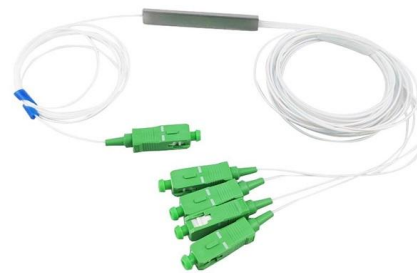

## Conversion Connector Cable Tray

---

### Cable Tray System for Cable Management , Eaton

Need Help Finding Cable Tray Systems? Tripp Lite's wire mesh Cable Tray System accommodates copper network cables, A/V cables and lightweight cables/cable bundles to reduce cable clutter in

### FKU USB Type C Cable 0.3 m 60W USB Adapter Cable Conversion

Buy FKU USB Type C Cable 0.3 m 60W USB Adapter Cable Conversion Storage Box, Multi-Type Charging Converter USB C to Lightning Type C Micro Data Transfer Tool Contains Card Slot Tray

## Cable Trays

Bahra Electric Cable Trays are an essential component of any well-designed electrical infrastructure, providing a safe, organized, and easily accessible