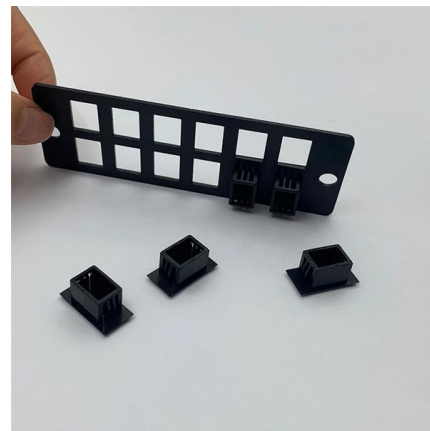

Cable Tray Technical Guide A practical guide to product selection and

Cable Tray Technical Guide A practical guide to product selection and installation This guide for engineers and installers has been developed by ABB as a practical reference regarding cable tray

Cable tray

ABB designs and manufactures cable tray systems, including perforated tray, cable ladder, channel tray and strut (metal framing).