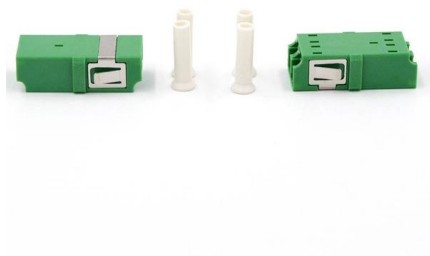

### EASYSHOP Multifunctional Data Cable Conversion

EASYSHOP Multifunctional Data Cable Conversion Head Portable Storage Box, Multi-Type Charging Line Converter USB Type C Adapter Tool Contains Sim

### CABLE TRAY SYSTEMS GUIDE

To incorporate this in the tray design the following formula can be used to convert the concentrated static load in pounds to an equivalent uniform load (W ) in pounds per foot. That equivalent load can

### Types of Cable Trays: Ladder, Perforated, Basket, Solid

Cable trays support insulated electrical cables in industrial and commercial settings. There are several types of cable trays, including ladder,