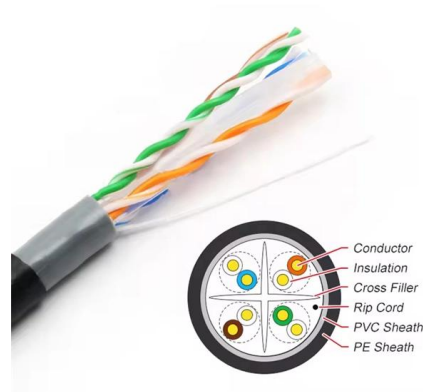

Connector box fixing wire

Connector box fixing wire

Quickwire , Prewired Junction box

We learn more about a revolutionary prewired junction box that is set to take the market by storm. The Quickwire prewired junction box is the latest

How to Install an Electrical Junction Box

If your house has visible wiring splices or if you need to add a new splice to extend a circuit, follow these simple steps to

A Step-by-Step Guide to Wiring an Electrical Panel Box

Junction Box & Cable Connectors

Browse our wide range of junction boxes & cable connectors, including IP20 rated boxes. Available with 2 way to 6 way options.

How to Install a Romex Connector Inside a Box

Learn how to select the correct Romex connector and install it securely inside an electrical box for essential cable strain relief and safety.

Stop Doing This Wrong! How to Use a Cable Connector on Metal