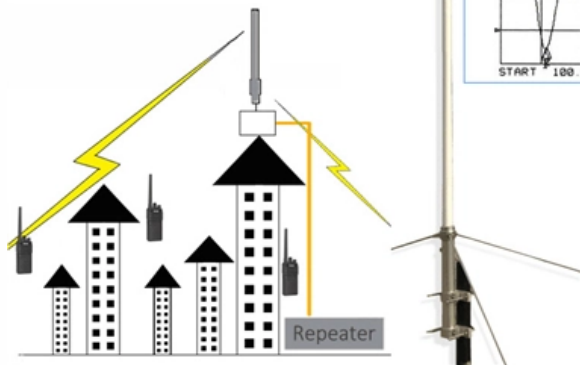

# Connect fiber optic AP panel

**Frequency: 144 MHz / 430 MHz**

**Band width: 3 MHz / 10 MHz**

**Gain: 6.0 dBi / 8.0dBi**

**Length: 250cm**

**Dual Band: 2m / 70cm**