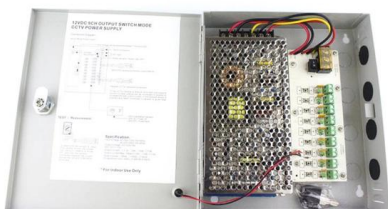

How to Connect Fiber Optic Cable to Router: Top 5

Learn how to connect fiber optic cable to router with our step-by-step guide. Optimize your home network for speed and reliability!