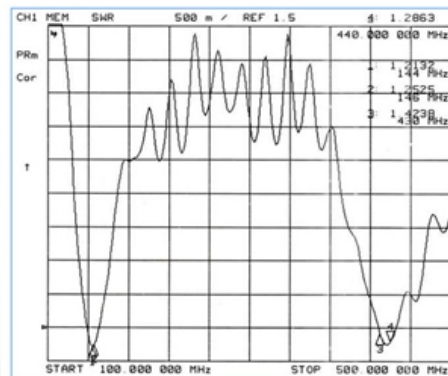

# Connect fiber optic AP panel

**Frequency: 144 MHz / 430 MHz**

**Band width: 3 MHz / 10 MHz**

**Gain: 6.0 dBi / 8.0dBi**

**Length: 250cm**

**Dual Band: 2m / 70cm**