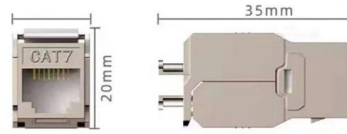

### 2 PCS 6 Fiber ST To ST Single Mode Fiber Patch Panel Coupler

Included Components Fiber Optic Patch Panel  
Model Name Xstus-Mbt-St-6X-2Pcs Connector  
Type Optic Brand Does not apply Cable Type  
Optic Connector Gender Female-To-Female Part  
Number