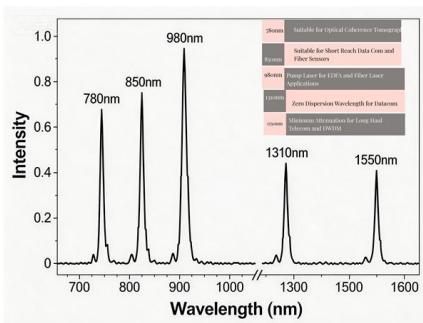

CONGO TERMINAL

CONGO TERMINAL est une filiale du groupe AGL créée en 2009 après signature d'un partenariat public-privé avec le gouvernement Congolais, pour la concession