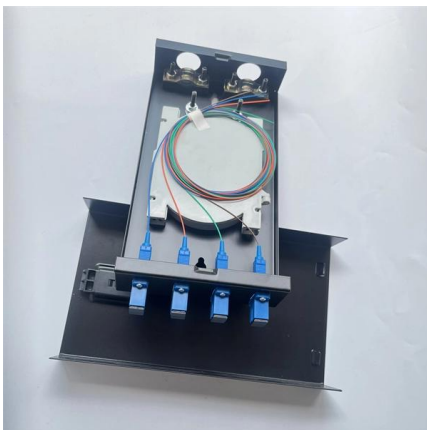

Best Ladder Cable Tray Manufacturer , Cable Ladder

ELCON Global in Pune, India is the leading manufacturer, supplier, and exporter