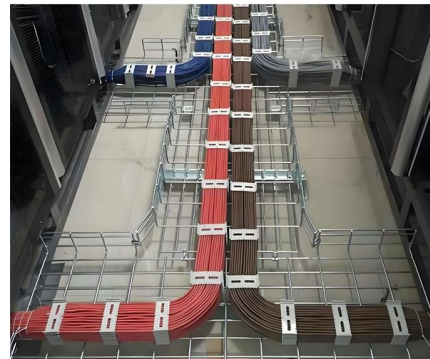

Amazon : Electric Db Box

1-48 of 397 results for "electric db box" Showing products near you, with fast delivery See all products, across price ranges.