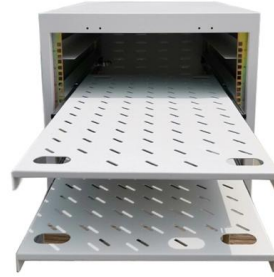

Distribution

We are a professional committed to production, research and development, and sale of wall-mounted sheet steel electric enclosures, non-standard irons, stainless