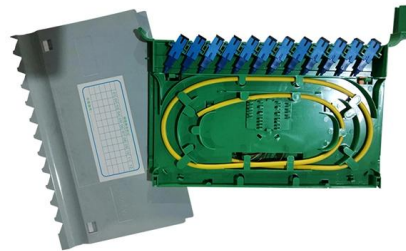

8 Creative Way To Conceal Your Electric Panel Box In

8 Creative Way To Conceal Your Electric Panel Box In Your Home The distribution board (DB) box may have the most important part for our housing

DISTRIBUTION BOX CONCEALED 18*24

DISTRIBUTION BOX CONCEALED 18*24 Rs 6,400
DISTRIBUTION BOX CONCEALED 18*24 Add to cart Buy now Order via WhatsApp