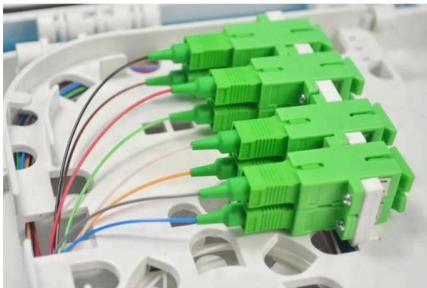

**Fiber optic junction box, Fiber optic terminal box**

A pre-assembled terminal distribution box is an ideal supporting device for the wiring between optical nodes and terminal equipment in fiber optic transmission networks.

**Optical Cable Terminal Box vs. Splice Box:**

As previously mentioned, the terminal box and the splice box differ mainly in their physical characteristics, which also results in distinct applications.

### **Optical termination box , Cables & Assemblies , Hewtech**

Box for multi-core cables Termination box for 1U multi-core cable Attachments: Fusion cord (with SC connector), fusion sleeve