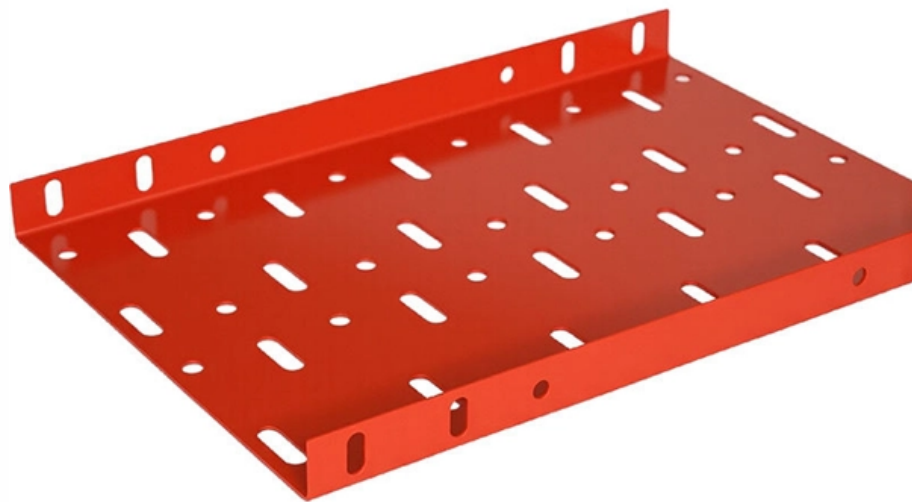

# **Composite Optical Cable Fusion Terminal Box**

## Overview

---

This 4 strand optical fiber distribution box is used for the fusion splicing, splitting, wiring transmission and other functions of the optical transmission terminal. Through the adapter in the distribution box, the optical signal is led out by the optical jumper to realize the optical wiring function. An optical and copper composite terminal box can include a terminal box body, a splitter having a lead-in terminal connectable to any one of a plurality of cores included in an optical cable, and a plurality of output terminals connectable to a plurality of cables. All product-related documents, such as certificates, declarations of conformity, etc. , which were issued prior to the conversion under the name Pepperl+Fuchs GmbH or Pepperl+Fuchs AG, also apply to Pepperl+Fuchs SE.

### **ATB Access Terminal Box\_Optical Termination Box**

Access Terminal Box (ATB) is designed to connect the drop cable with PON ONU (Optical Network Unit) in FTTH application. Access Terminal Box (ATB) is