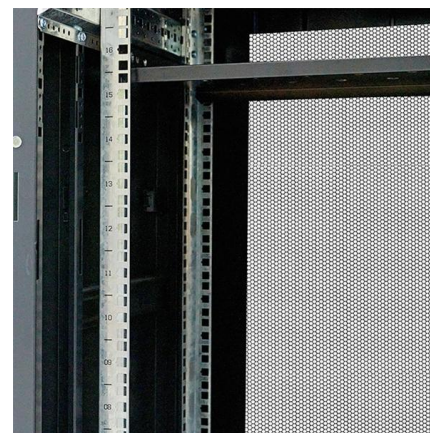

Fiber optic junction box, Fiber optic terminal box

A pre-assembled terminal distribution box is an ideal supporting device for the wiring between optical nodes and terminal equipment in fiber optic transmission networks.