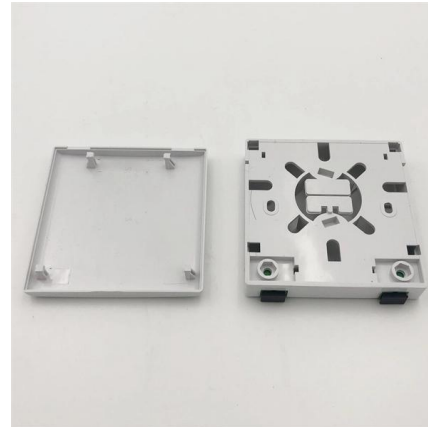

FTTH Fiber Distribution Box , 4 Port Splitter Box with 4 SC

This 4 strand optical fiber distribution box is used for the fusion splicing, splitting, wiring transmission and other functions of the optical transmission terminal. It can effectively terminate, protect and manage