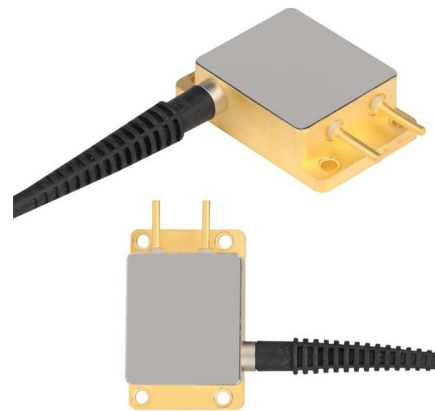

Amazon : Distribution Box Electrical For Home

1-48 of over 1,000 results for "distribution box electrical for home" Showing products near you, with fast delivery See all products, across price ranges.